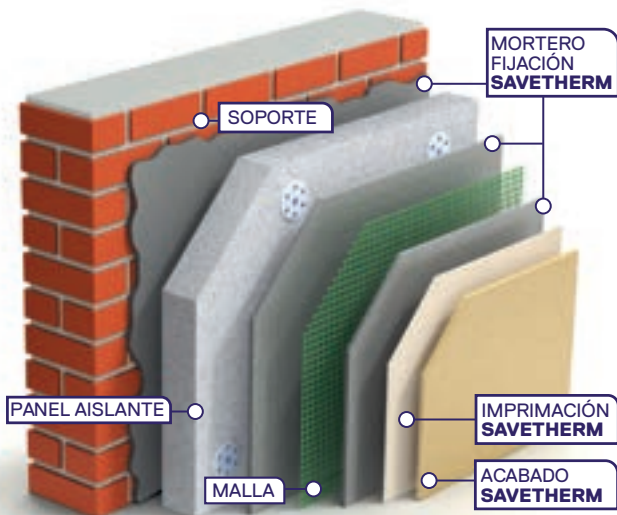

QR CODE
 ACCESS THE TECHNICAL DOCUMENTATION

25Kg ✓

Codification on p.92

Thermal Insulation System for Exteriors

SAVETHERM

ENERGY SAVINGS OF
UP TO 60%.

AN INNOVATIVE SOLUTION FROM TKROM PINTURAS THAT OFFERS GREATER COMFORT AND ENERGY SAVINGS IN RESIDENTIAL CONSTRUCTION.